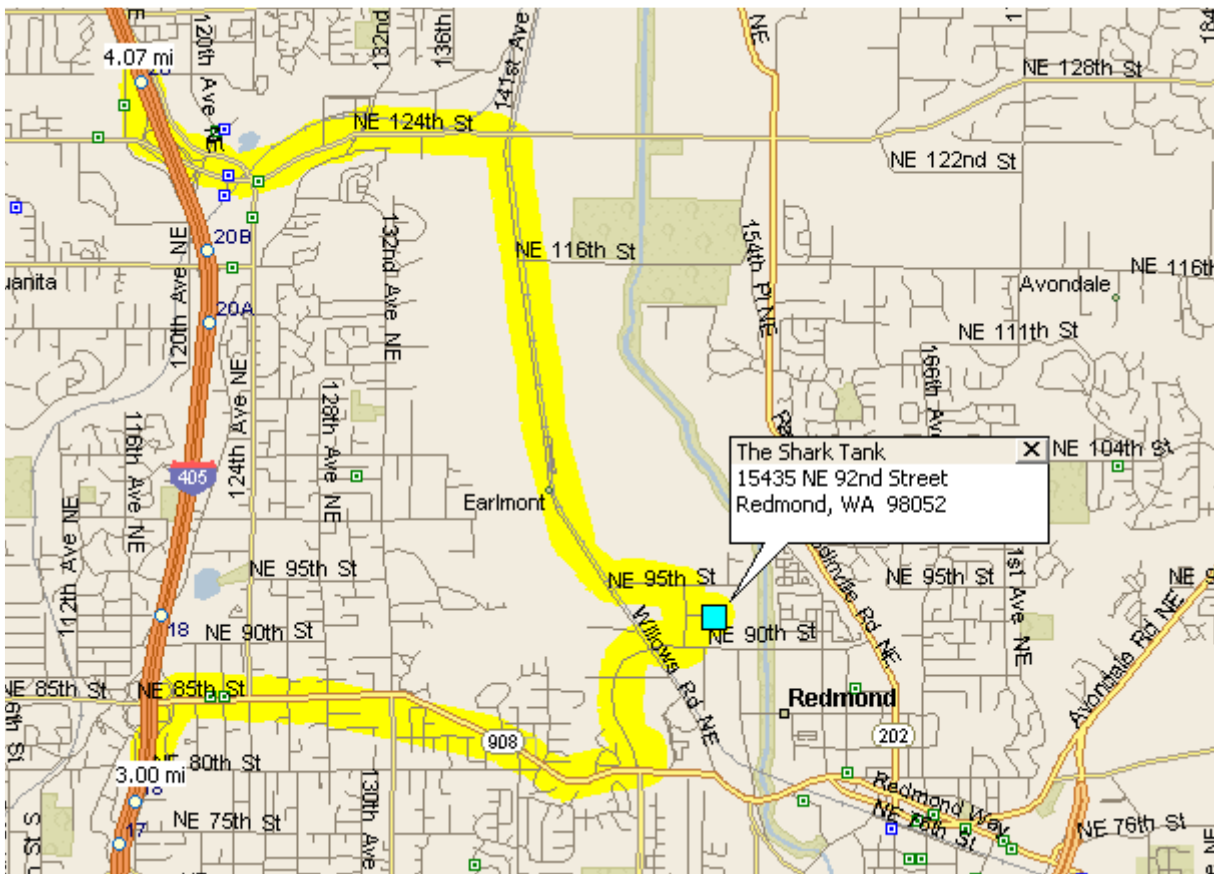

# NORTHWEST LADY SHARKS

### Directions to *The Shark Tank*

Address: **PAC National Building - *The Shark Tank***  
**15435 NE 92nd Street**  
**Redmond, WA 98052**

#### From North I-405:

- Take 124<sup>th</sup> Street Exit off I-405
- Turn left and head east on 124<sup>th</sup> about 1.5mi.
- Turn right on Willows Road (bottom of the hill)
- Follow Willows Rd. (south) approx 2 miles to 90<sup>th</sup> Street
- Turn left on 95<sup>th</sup> proceed to 151<sup>st</sup> and turn rt. (First rt)
- Turn left on 92<sup>nd</sup>. Shark Tank/ PAC National is at end of road on right. Follow to rear of building.

#### From North I-405:

- Take 85<sup>th</sup> Street Exit off I-405 (East)
- Turn right and head east on 85<sup>th</sup> about 1.5mi.
- Turn left on 148<sup>th</sup>. Follow downhill thru Willows Rd.
- Turn left on 151<sup>th</sup> proceed to 92nd and turn rt. (First rt)
- Turn left on 92<sup>nd</sup>. Shark Tank/ PAC National is at end of road on right. Follow to rear of building.